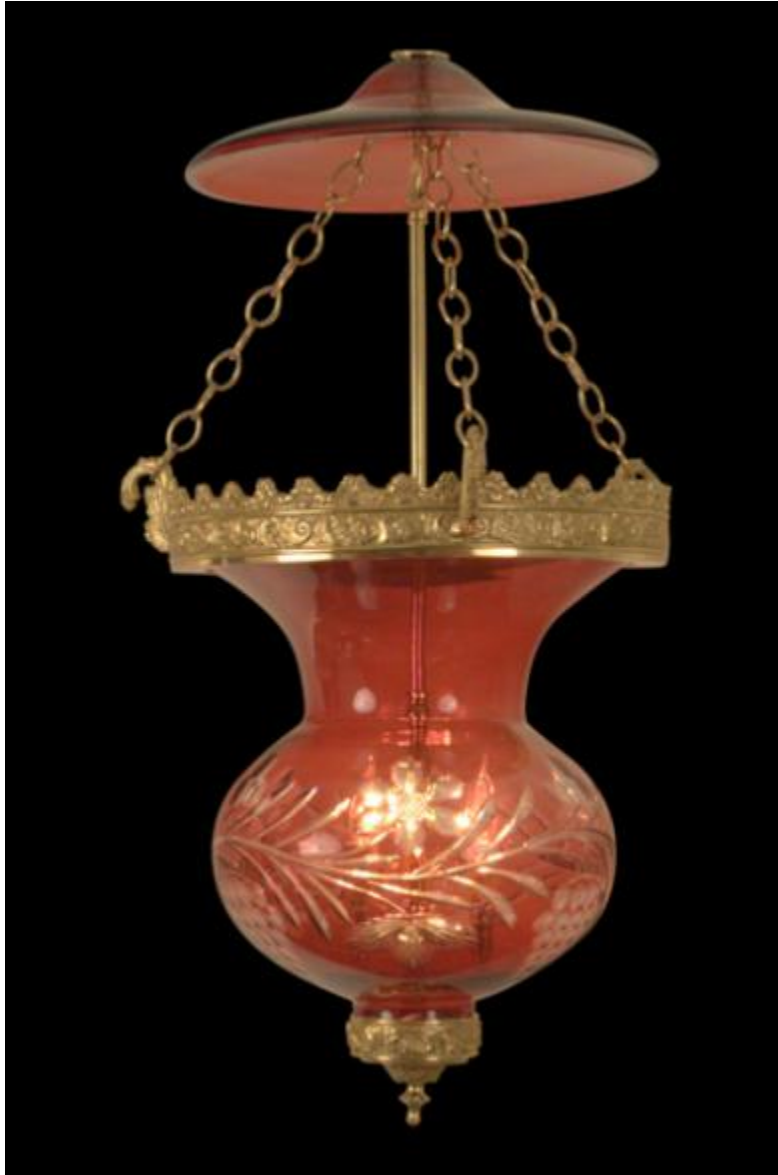

OXSHOTT COLLECTION

—◆◆—
Lighting & Accessories

Grecian lantern grapeleaf SA-702-5G/P
Ruby / french bronze / grapeleaf
14.50W 28.00H 14.50D
French Bronze and Antique
Three Cut Designs

OXSHOTT COLLECTION PRODUCTS ARE ALL HANDMADE AND SUBJECT TO VARIATION